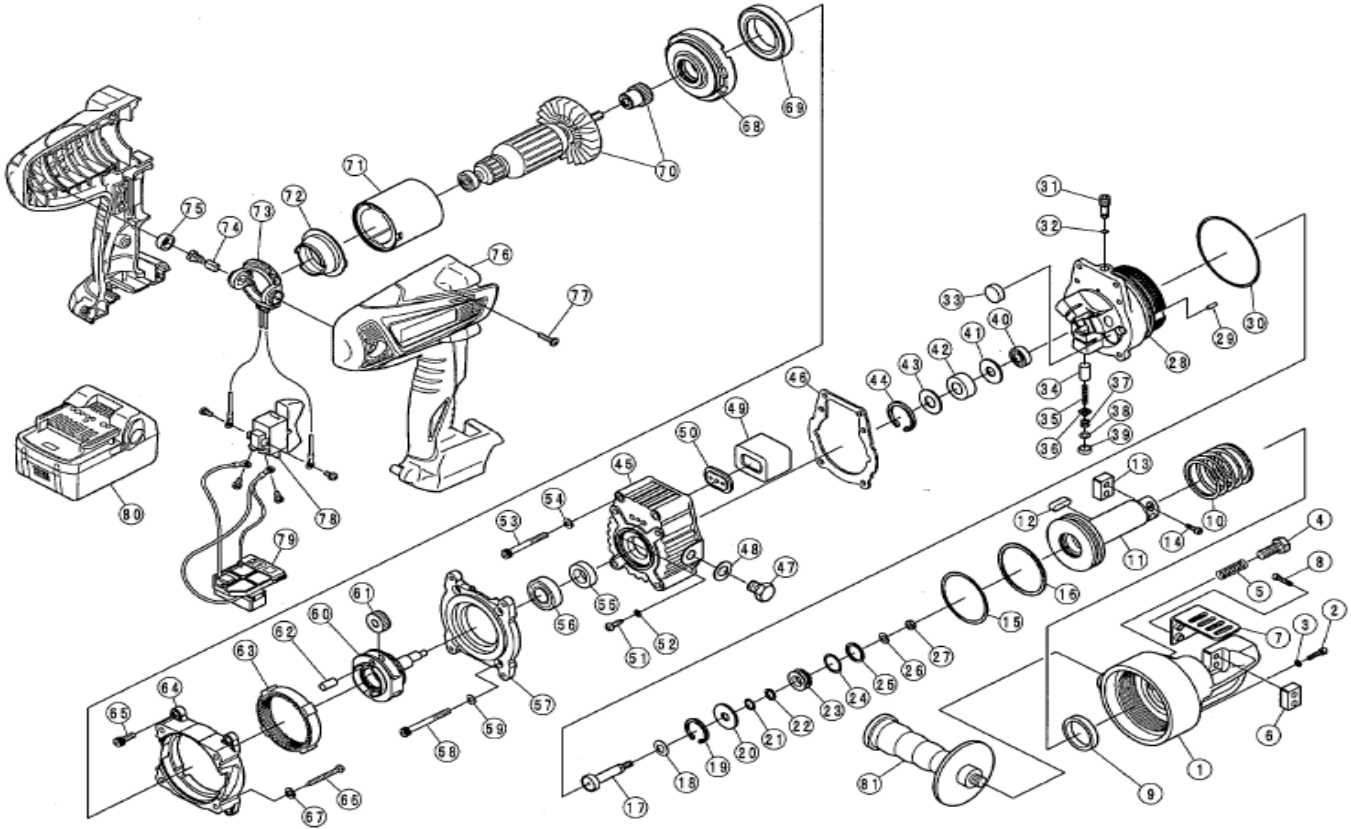

Model DCC-1618HL Cordless Rebar Cutter

NO	HTNW Item No	Part No	Part Name	Qty	NO	HTNW Item No	Part No	Part Name	Qty
1	#/T	1C2059501	HOUSING	1	42	95140310	7RNAF81510	NEEDLE BEARING	1
2	95140371	7CB05035	CAP BOLT MSX35	1	43	95140394	1C4137200	BEARING GUIDE 2	1
3	#/T	7WF05	SEAL WASHER WF5	1	44	#/T	7RSRH020	SNAP RING H20	1
4	#/T	7B10025T11	STOPPER BOLT 10X25	1	45	95140398	1C2044700	PUMP CASE	1
5	95140347	1C4079400	LOCK SPRING	1	46	95140318	1C4143403	PUMP CASE PACKING	1
6	#/T	1CL003	CUTTER BLOCK NO. 13L	2	47	95140265	7B10010	BOLT 10X10	1
7	#/T	1C4199500	CUTTER GUARD	1	48	#/T	7WF10	SEAL WASHER WF10	1
8	#/T	7CB205022	CAP BOLT WITH WASHER	2	49	95140395	1C4137300	AIR BAG	1
9	#/T	7USI26	USI PACKING	1	50	95140396	1C4137400	AIR BAG NUT	1
10	95140302	1C4139602	RETURN SPRING	1	51	#/T	7NT04012	TAPPING SCREW 4X12	2
11	95140381	1C3097800	PISTON	1	52	95140319	7SW004	SPRING WASHER M4	2
12	#/T	7K0606023R2H	PISTON KEY	1	53	95140576	7CB05045	CAP BOLT MSX45	2
13	#/T	1CL003	CUTTER BLOCK NO. 13L	2	54	#/T	7GW005	WASHER M5	6
14	#/T	7CB205015	CAP BOLT WITH WASHER	2	55	#/T	7SC12257	OIL SEAL	1
15	#/T	7ORP49RF	O-RING P49RF	1	56	95140337	769012Z	BALL BEARING 6901ZZ	1
16	#/T	7BP49B	BACK UP RING P49	1	57	#/T	1C3130300	DISTANCE PIECE P	1
17	#/T	1C4138501	RETURN VALVE	1	58	95140401	7CB05050	CAP BOLT MSX50	4
18	#/T	7BW008	DISK SPRING 8	1	59	#/T	7GW005	WASHER M5	6
19	#/T	7SRH026	SNAP RING H26	1	60	#/T	1C3130100	CAM SHAFT	1
20	95140390	1CB4104002	GUIDE CLAMP	1	61	#/T	1C4256200	IDLE GIR 22	2
21	95140389	7SPNC8	SNPNC PACKING SPNC8	1	62	#/T	7HTK333806B	NEEDLE ROLLER A	2
22	#/T	7BRP8B	BACK UP RING P8T2	1	63	#/T	7HTK333807B	RING GIR	1
23	95140387	1C4152300	RETURN VALVE GUIDE	1	64	#/T	1C3130200	DISTANCE PIECE M	1
24	#/T	7ORP16	O-RING P16	1	65	#/T	7CB205015	CAP BOLT WITH WASHER	4
25	#/T	7BRP16B	BACK UP RING P16T2	1	66	#/T	7NT05060	TAPPING SCREW 5X60	6
26	#/T	7SPW005	PLATE WASHER S5	2	67	#/T	7SW005	SPRING WASHER M5	6
27	95140317	7NU005	U NUT 5	1	68	#/T	1C4255900	INNER COVER	1
28	95140307	1C2044601	CYLINDER	1	69	#/T	7HTK334310B	BALL BEARING 61907GB	1
29	95140422	7SP03010	SPRING PIN 3X10	1	70	#/T	1C4256100AS	ARMATURE ASSY	1
30	#/T	7ORG70RF	O-RING G70RF	1	71	#/T	7HTK333796B	MAGNET	1
31	95140308	1C4196500	RELEASE VALVE	1	72	#/T	7HTK333797B	DUST GUARD FIN	1
32	95140423	7ORS4	O-RING S4	1	73	#/T	7HTK334311B	BRUSH HOLDER	1
33	95140345	3P1044	MAGNET FILTER	2	74	#/T	7HTK999100B	CARBON BRUSH SET	1
34	95140285	1C4103200	RAM	3	75	#/T	7HTK319847B	BRUSH CAP	2
35	95140315	1C4197100	REM RETURN SPRING	3	76	#/T	1C3130000	MOTOR HOUSING SET	1
36	#/T	1C197301	DELIVERY VALVE	3	77	#/T	7HTK301653B	FLANGE TAPPING SCREW 4X20	9
37	95140022	1C1331	DELIVERY VALVE SPRING	3	78	#/T	7HTK333795B	SWITCH	1
38	95140027	1C13352	SPRING GUIDE	3	79	#/T	7HTK334313B	TERMINAL PIECE SET	1
39	95140143	1C13292	PUMP HEAD SEAL	3	80	60020659	330068	BATTERY 18V BSL1830 3,0AH LI-ION	1
40	95140309	7635	BALL BEARING	1	81	#/T	1C1627	SIDE HANDLE	1
41	95140331	1C4103000	BEARING GUIDE	1					